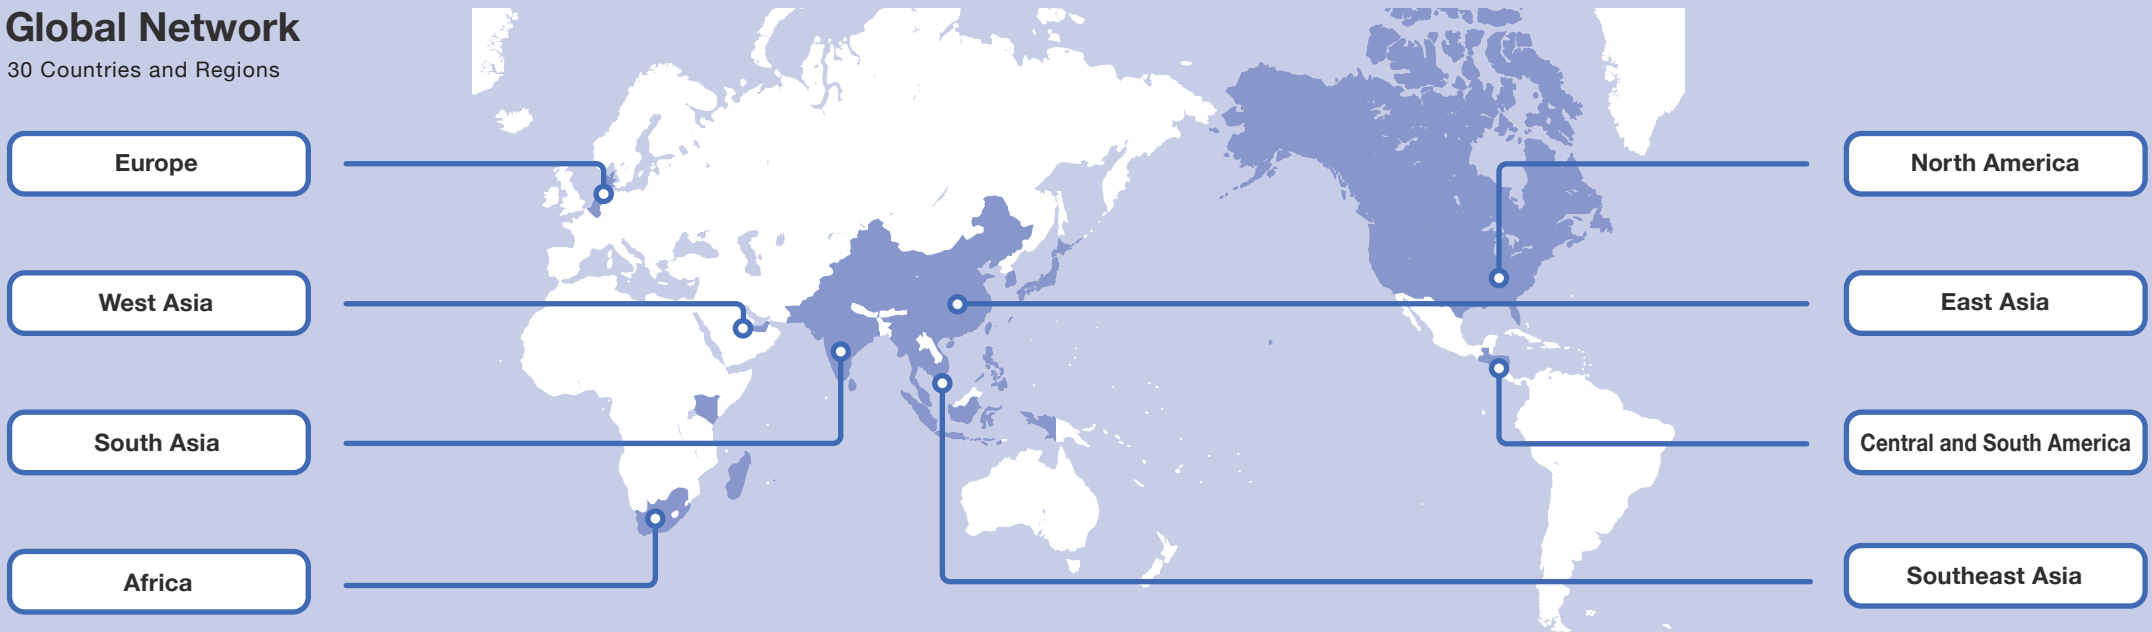

Group Companies

SGH SG HOLDINGS

Global Network

30 Countries and Regions

Current as of March 31, 2022

List of Overseas Group Companies

East Asia

China	Shanghai Runbow Logistics & Technology Co., Ltd. Shanghai Sagawa HongMai Logistics Co., Ltd. Beijing Runbow Wuyuan Logistics LLP Shenyang Runbow Supply Chain Technology Co., Ltd. Shanghai Jiangping Chemical Products Transportation Co., Ltd. Shanghai Runbow Industrial Co., Ltd. Shanghai Runbow Logistics Co., Ltd. Tianjin Hongdi Supply Chain Management Co., Ltd. Inner Mongolia Hongtie Multimodal Transport Logistics Co., Ltd. Shanghai New Wonder Software Co., Ltd. Shanghai Hongxizhao Environmental Protection Technology Co., Ltd. Kunshan Runbow Supply Chain Technology Co., Ltd. Guodian Golmud Photovoltaic Power Generation Co., Ltd. Shanghai Poly-Sagawa Logistics Co., Ltd. Poly-Sagawa Logistics Co., Ltd. Expo Freight (Shanghai) Limited Expofreight (Shenzhen) Limited Wuxi Feisu Logistics Information Technology Co., Ltd.
Hong Kong	Sagawa Express (H.K.) Co., Ltd. Expofreight (Hong Kong) Ltd
Korea	SAGAWA LOGISTICS KOREA CO., LTD.
Taiwan	HCT Sagawa Express Co., Ltd. EFL Taiwan (Pvt) Ltd

Europe

Belgium	EFL Global B.V.
Denmark	Expo Freight Denmark ApS
Netherlands	EFL Europe B. V.

North America

Canada	EFL Global Logistics Canada Ltd
United States of America	SG SAGAWA USA INC. EFL Global LLC EFL Container Lines LLC EFL Transportation LLC Seville Freight Systems Inc Seville Transfer Ltd EFL Brokerage LLC Seville Container Freight Station Inc IDEA Global LLC IDEA International LLC Interconexion: Distribuir Y Enviar Para Las Americas, LLC d/b/a IDEA ,LLC Complete Transport Solutions Inc

Central and South America

Nicaragua	IDEA Nicaragua de S.A
Guatemala	IDEA Guatemala S.A
El Salvador	IDEA El Salvador S.A. de C.V Corporación K&C, S.A. de C.V
Honduras	IDEA Honduras, S. de R.L. de C.V

Africa